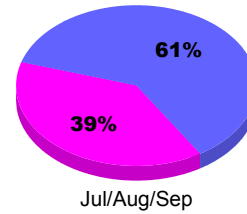

YTD Status Quo Clubs 2011-2012

Status Quo Clubs Compared to Status Quo Members

Legend: Status Quo Clubs (Cyan), Total Status Quo Members (Green)

MEMBERSHIP

Membership Results
2011-2012

Membership
2010-2011

Month	Net Memb Goal	Actual New Memb	Actual Dropped Memb	Gain/Loss of Memb	Gain/Loss of Memb
Jul/Aug/Sep		27	-16	11	0
Totals		27	-16	11	0

Membership Results 2011-2012

Goal, New, Dropped, Gain/Loss

Legend: Goal (Cyan), Actual (Green), Dropped (Yellow), Gain Loss (Magenta)

Comparison of Membership Gain/Loss

Current Year Compared to the Previous Year

Legend: Current Year (Cyan), Previous Year (Green)

Gender Comparison 2011-2012

Jul/Aug/Sep

Legend: Male (Blue), Female (Magenta)